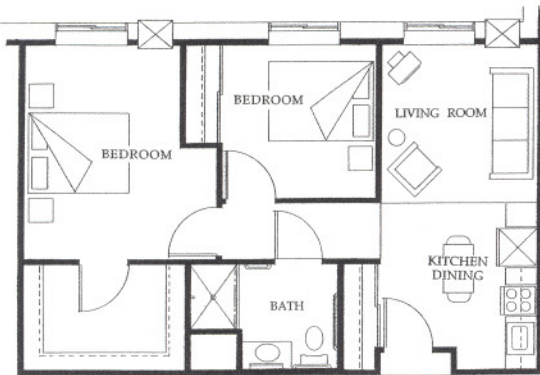

Nature's Point West Point Floor Plans

2 Bedroom/877 SQ Ft
(WP - Unit 80)

2 Bedroom/788 SQ Ft
(WP - Unit 70)

2 Bedroom/715 SQ Ft
(WP - Unit 78)

1 Bedroom/546 SQ Ft
(WP - Unit 75 & 77)

1 Bedroom/507 SQ Ft
(WP - Unit 74, 76, 82 & 84)

1 Bedroom-HDCP/429 SQ Ft H
(WP - Unit 71, 72 & 73)