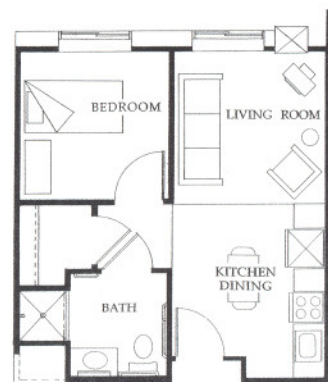

Nature's Point West Point Floor Plans

2 Bedroom/877 SQ Ft
(WP - Unit 80)

2 Bedroom/788 SQ Ft
(WP - Unit 70)

2 Bedroom/715 SQ Ft
(WP - Unit 78)

1 Bedroom/546 SQ Ft
(WP - Unit 75 & 77)

1 Bedroom/507 SQ Ft
(WP - Unit 74, 76, 82 & 84)

1 Bedroom-HDCP/429 SQ Ft H
(WP - Unit 71, 72 & 73)