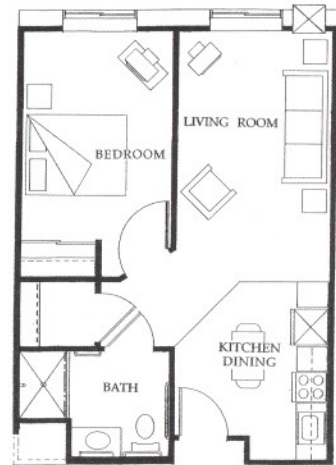

Nature's Point West Point Floor Plans

2 Bedroom/877 SQ Ft
(WP - Unit 80)

2 Bedroom/788 SQ Ft
(WP - Unit 70)

2 Bedroom/715 SQ Ft
(WP - Unit 78)

1 Bedroom/546 SQ Ft
(WP - Unit 75 & 77)

1 Bedroom/507 SQ Ft
(WP - Unit 74, 76, 82 & 84)

1 Bedroom-HDCP/429 SQ Ft H
(WP - Unit 71, 72 & 73)