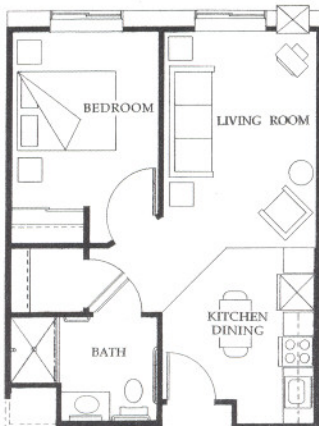

Nature's Point West Point Floor Plans

2 Bedroom/877 SQ Ft
(WP - Unit 80)

2 Bedroom/788 SQ Ft
(WP - Unit 70)

2 Bedroom/715 SQ Ft
(WP - Unit 78)

1 Bedroom/546 SQ Ft
(WP - Unit 75 & 77)

1 Bedroom/507 SQ Ft
(WP - Unit 74, 76, 82 & 84)

1 Bedroom-HDCP/429 SQ Ft H
(WP - Unit 71, 72 & 73)