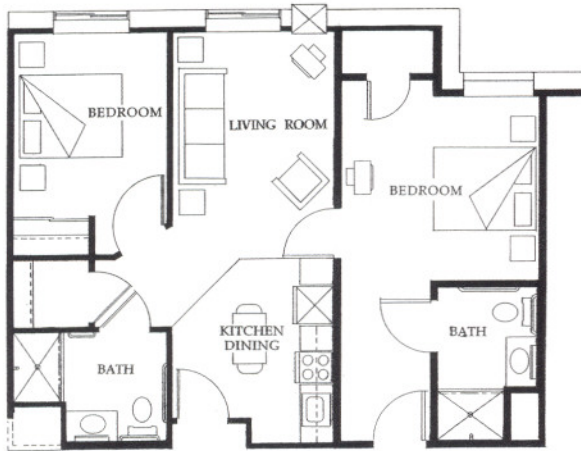

# Nature's Point East Point Floor Plans

2 Bedroom/800 SQ Ft  
(EP - Unit 31)

1 Bedroom/507 SQ Ft  
(EP - Unit 28, 30, 31, 46 & 48)

1 Bedroom-HDCP/429 SQ Ft H  
(EP - Unit 27, 32, 34 & 44)

Deluxe Studio/338 SQ Ft  
(EP - Unit 39 & 41)

Deluxe Studio/332 SQ Ft  
(EP - Unit 42)

Deluxe Studio/327 SQ Ft H  
(EP - Unit 33)

Studio/286 SQ Ft  
(EP - Unit 35, 37, 43 & 45)

Studio/208 SQ Ft  
(EP - Unit 38 & 40)