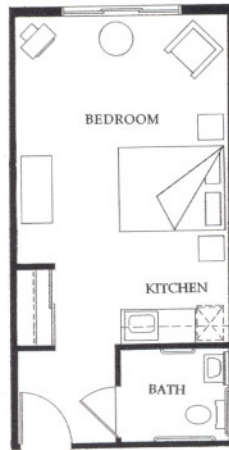

# Nature's Point East Point Floor Plans

2 Bedroom/800 SQ Ft  
(EP - Unit 31)

1 Bedroom/507 SQ Ft  
(EP - Unit 28, 30, 31, 46 & 48)

1 Bedroom-HDCP/429 SQ Ft H  
(EP - Unit 27, 32, 34 & 44)

Deluxe Studio/338 SQ Ft  
(EP - Unit 39 & 41)

Deluxe Studio/332 SQ Ft  
(EP - Unit 42)

Deluxe Studio/327 SQ Ft H  
(EP - Unit 33)

Studio/286 SQ Ft  
(EP - Unit 35, 37, 43 & 45)

Studio/208 SQ Ft  
(EP - Unit 38 & 40)