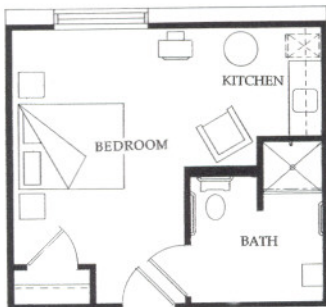

# Nature's Point East Point Floor Plans

2 Bedroom/800 SQ Ft  
(EP - Unit 31)

1 Bedroom/507 SQ Ft  
(EP - Unit 28, 30, 31, 46 & 48)

1 Bedroom-HDCP/429 SQ Ft H  
(EP - Unit 27, 32, 34 & 44)

Deluxe Studio/338 SQ Ft  
(EP - Unit 39 & 41)

Deluxe Studio/332 SQ Ft  
(EP - Unit 42)

Deluxe Studio/327 SQ Ft H  
(EP - Unit 33)

Studio/286 SQ Ft  
(EP - Unit 35, 37, 43 & 45)

Studio/208 SQ Ft  
(EP - Unit 38 & 40)