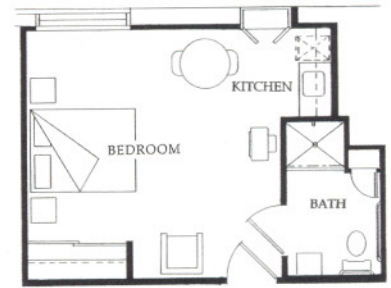

# Nature's Point East Point Floor Plans

2 Bedroom/800 SQ Ft  
(EP - Unit 31)

1 Bedroom/507 SQ Ft  
(EP - Unit 28, 30, 31, 46 & 48)

1 Bedroom-HDCP/429 SQ Ft H  
(EP - Unit 27, 32, 34 & 44)

Deluxe Studio/338 SQ Ft  
(EP - Unit 39 & 41)

Deluxe Studio/332 SQ Ft  
(EP - Unit 42)

Deluxe Studio/327 SQ Ft H  
(EP - Unit 33)

Studio/286 SQ Ft  
(EP - Unit 35, 37, 43 & 45)

Studio/208 SQ Ft  
(EP - Unit 38 & 40)