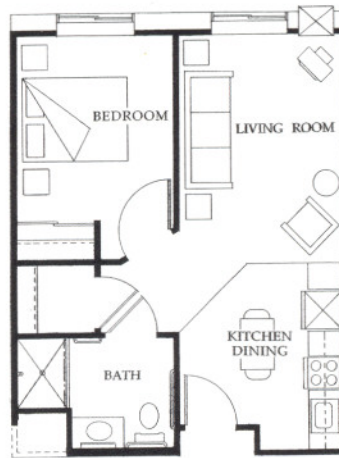

# Nature's Point East Point Floor Plans

2 Bedroom/800 SQ Ft  
(EP - Unit 31)

1 Bedroom/507 SQ Ft  
(EP - Unit 28, 30, 31, 46 & 48)

1 Bedroom-HDCP/429 SQ Ft H  
(EP - Unit 27, 32, 34 & 44)

Deluxe Studio/338 SQ Ft  
(EP - Unit 39 & 41)

Deluxe Studio/332 SQ Ft  
(EP - Unit 42)

Deluxe Studio/327 SQ Ft H  
(EP - Unit 33)

Studio/286 SQ Ft  
(EP - Unit 35, 37, 43 & 45)

Studio/208 SQ Ft  
(EP - Unit 38 & 40)