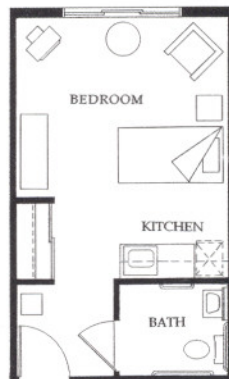

# Nature's Point East Point Floor Plans

2 Bedroom/800 SQ Ft  
(EP - Unit 31)

1 Bedroom/507 SQ Ft  
(EP - Unit 28, 30, 31, 46 & 48)

1 Bedroom-HDCP/429 SQ Ft H  
(EP - Unit 27, 32, 34 & 44)

Deluxe Studio/338 SQ Ft  
(EP - Unit 39 & 41)

Deluxe Studio/332 SQ Ft  
(EP - Unit 42)

Deluxe Studio/327 SQ Ft H  
(EP - Unit 33)

Studio/286 SQ Ft  
(EP - Unit 35, 37, 43 & 45)

Studio/208 SQ Ft  
(EP - Unit 38 & 40)