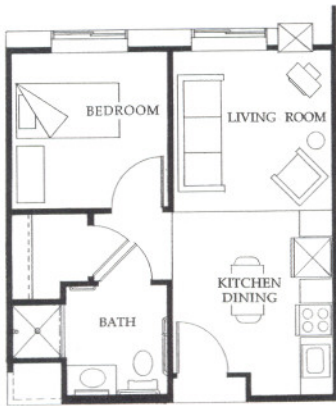

# Nature's Point East Point Floor Plans

2 Bedroom/800 SQ Ft  
(EP - Unit 31)

1 Bedroom/507 SQ Ft  
(EP - Unit 28, 30, 31, 46 & 48)

1 Bedroom-HDCP/429 SQ Ft H  
(EP - Unit 27, 32, 34 & 44)

Deluxe Studio/338 SQ Ft  
(EP - Unit 39 & 41)

Deluxe Studio/332 SQ Ft  
(EP - Unit 42)

Deluxe Studio/327 SQ Ft H  
(EP - Unit 33)

Studio/286 SQ Ft  
(EP - Unit 35, 37, 43 & 45)

Studio/208 SQ Ft  
(EP - Unit 38 & 40)