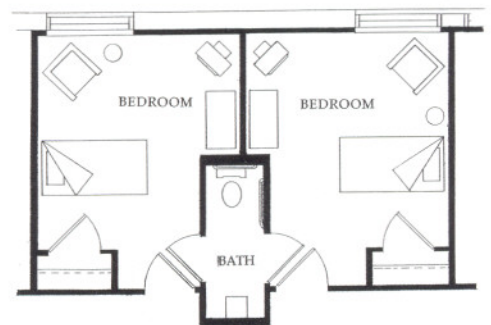

# Nature's Point East Point Floor Plans

2 Bedroom/800 SQ Ft  
(EP - Unit 31)

1 Bedroom/507 SQ Ft  
(EP - Unit 28, 30, 31, 46 & 48)

1 Bedroom-HDCP/429 SQ Ft H  
(EP - Unit 27, 32, 34 & 44)

Deluxe Studio/338 SQ Ft  
(EP - Unit 39 & 41)

Deluxe Studio/332 SQ Ft  
(EP - Unit 42)

Deluxe Studio/327 SQ Ft H  
(EP - Unit 33)

Studio/286 SQ Ft  
(EP - Unit 35, 37, 43 & 45)

Studio/208 SQ Ft  
(EP - Unit 38 & 40)